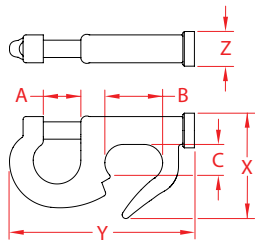

JIB HANK

BRONZE

Import

Precision
Cast

ITEM	A	B	C	X (height)	Y (length)	Z (width)	WLL (lb)	WT (lb)	PACKAGING TYPE	EACH (qty)	INNER (qty)	CARTON (qty)	UPC
B0169-0000	0.23"	0.40"	0.25"	1.00"	1.69"	0.38"	75	0.05	POLYBAG	1	5	200	791506018094
B0169-0001	0.50"	0.83"	0.43"	1.21"	2.13"	0.43"	100	0.07	POLYBAG	1	5	200	791506018100
B0169-0002	0.63"	0.90"	0.43"	1.41"	2.54"	0.47"	125	0.11	POLYBAG	1	5	200	791506018117
B0169-0003	0.67"	0.97"	0.43"	1.65"	3.17"	0.55"	135	0.20	POLYBAG	1	5	200	791506018124

NOTE:

ALL DIMENSIONS ARE NOMINAL (+/- 3%) AND ARE SUBJECT TO CHANGE WITHOUT NOTICE.